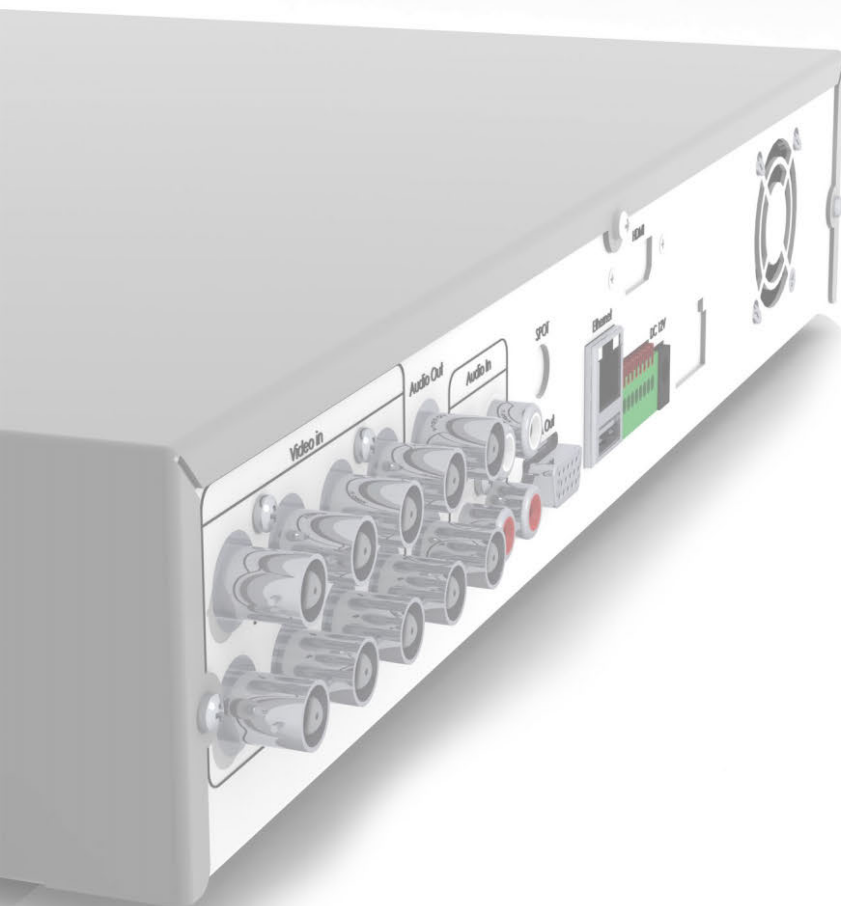

## PSG208

Pro 8CH DVR-08 DVD-Pro 500GB DVD-RW/USB BNC/VGA Output

- 8 Channel D1 Recorder
- 500GB Hard Disk Space
- DVD-RW
- Easy to use Graphical Interface
- Real Time Display
- Motion Detection
- Individual Camera Recording Priority
- IP Network Intergration

DVD RW  
 REC  
 LED  
 1-8 (08CH)  
 CONTROL BUTTONS  
 CONTROL PANEL  
 USB SLOT A  
 USB SLOT B  
 IR SENSOR  
 DIMENSIONS

High speed multi recording  
 Record up to 720x576  
 LED Display  
 Multi Channel recording  
 Full control through easy to use buttons  
 Intuitive menu system to zoom, PTZ, copy etc.  
 Front USB connector  
 USB mouse connector (Mouse Supplied)  
 IR sensor for Remote Control  
 370mm (W) x 60mm (H) x 311mm (D)

VIDEO OUTPUT  
 VIDEO INPUT  
 AUDIO OUT  
 MONITOR OUT  
 AUDIO IN  
 SPOT  
 VGA OUT D-SUB  
 ETHERNET  
 MOUSE  
 HDMI  
 RS-485/ ALARM/ RELAY

Video output with BNC connector  
 Video input with BNC connector  
 Audio output  
 Video output with BNC and S-Video connector  
 Audio input  
 Reserved  
 Connect to CRT or LCD monitor  
 RJ-45 connector for network  
 Use the supplied mouse  
 Reserved  
 2 pin connector for external control unit, 2 pin  
 connector for Alarm input and 2 pin connector  
 for relay  
 Power switcher: DC 12V 5A/ 50-60 Hz input