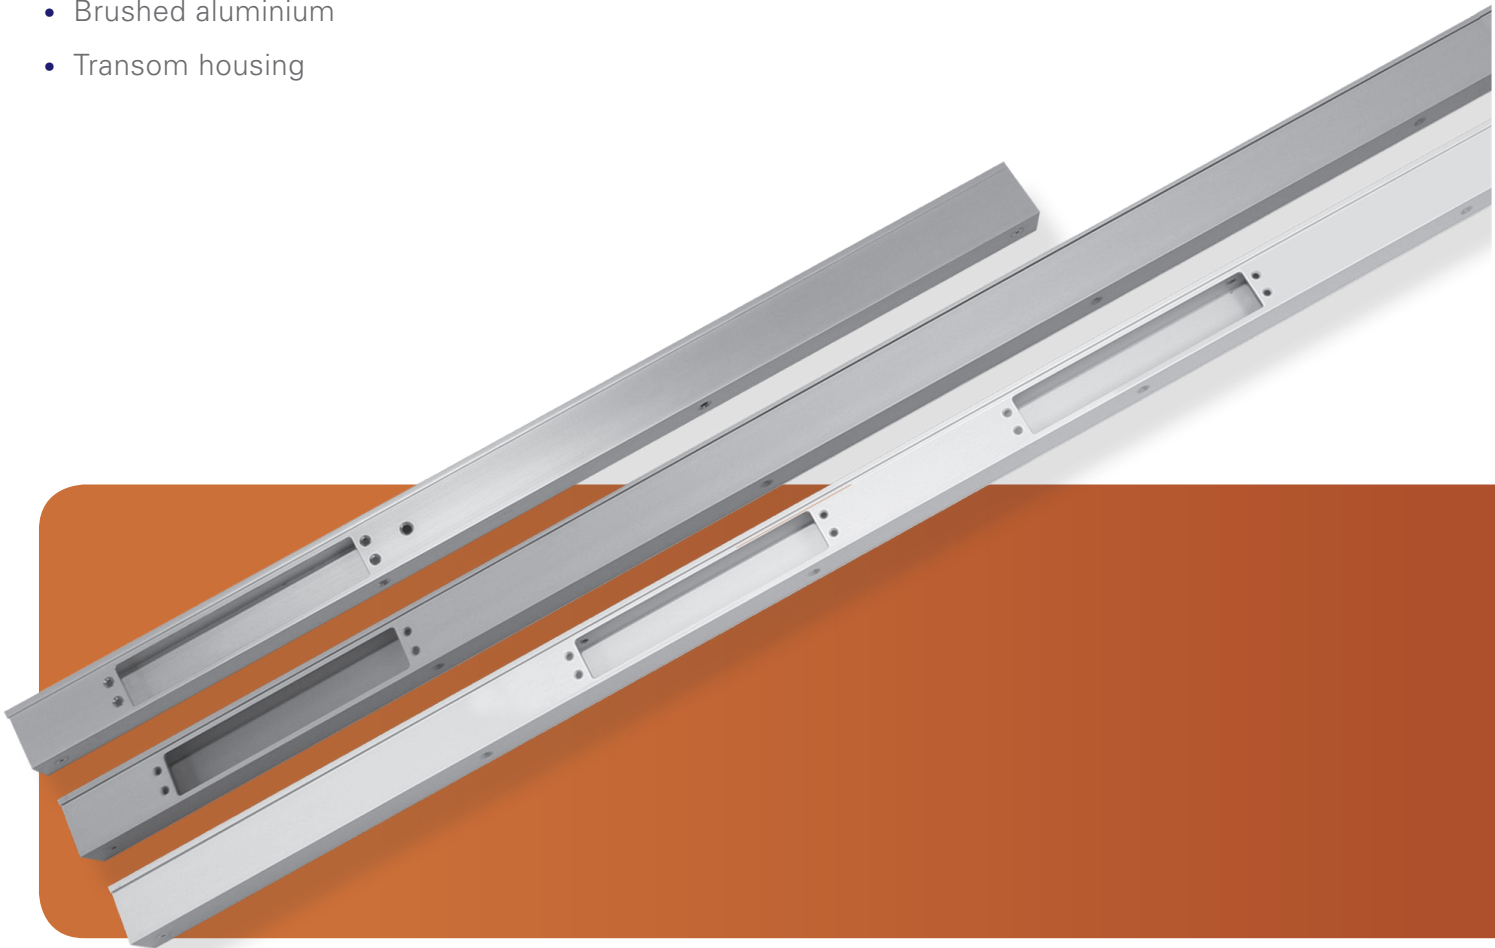

Architectural Housings

ARCH

- Brushed aluminium
- Transom housing

VARIATIONS	
ARCH-1	1 Metre Transom Housing 1 Cutout
ARCH-2	2 Metre Transom Housing 1 Cutout
ARCH-2/2	2 Metre Transom Housing 2 Cutouts
ARCH-2/2-V	2 Metre Transom Housing 2 Cutouts for Vertical